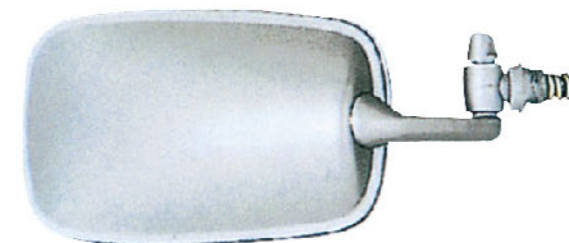

CE-2980
LONG ARM
LONG SCREW
113 857 513D
113 857 514D

CE-2980 / CE-2981
V.W BEETLE DOOR MIRROR 1968-ON
CONVERTIBLE
50PCS/16/18KGS/2.1CFT

CE-2981
LONG ARM
SHORT SCREW
857 501 151
857 502 151